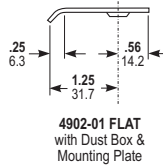

#### 4901-02

Same as 4901-01, except with RADIUSED strike plate, for nose of opposite door when latching pairs.

#### 4902-01

Standard FLAT strike furnished with the 4900 Series deadlatches. Includes molded black plastic dust box and steel mounting plate. Short face design.

#### 4902-02

Same as 4902-01, except with RADIUSED strike plate, for nose of opposite door when latching pairs.

**INCHES**  
**MILLIMETERS**

Nominal, subject to tolerance extremes.

Specify quantity, PART NUMBER and DASH NUMBER.  
Order wood screws separately.