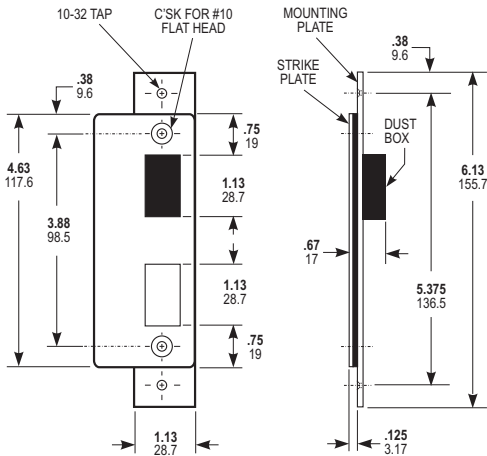

#### 4901-02

Same as 4901-01, except with RADIUSED strike plate, for nose of opposite door when latching pairs.

#### 4902-01

Standard FLAT strike furnished with the 4900 Series deadlatches. Includes molded black plastic dust box and steel mounting plate. Short face design.

#### 4902-02

Same as 4902-01, except with RADIUSED strike plate, for nose of opposite door when latching pairs.

**INCHES**  
**MILLIMETERS**

Nominal, subject to tolerance extremes.

Specify quantity, PART NUMBER and DASH NUMBER.  
Order wood screws separately.