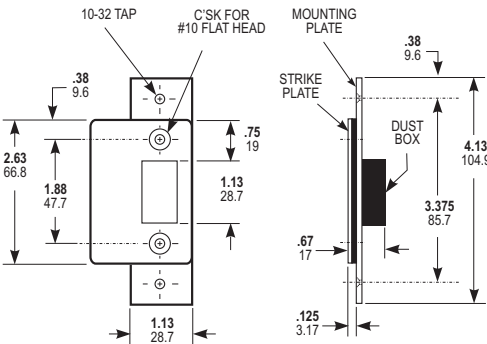

#### 4901-02

Same as 4901-01, except with RADIUSED strike plate, for nose of opposite door when latching pairs.

#### 4902-01

Standard FLAT strike furnished with the 4900 Series deadlatches. Includes molded black plastic dust box and steel mounting plate. Short face design.

#### 4902-02

Same as 4902-01, except with RADIUSED strike plate, for nose of opposite door when latching pairs.

**INCHES**  
**MILLIMETERS**

Nominal, subject to tolerance extremes.

Specify quantity, PART NUMBER and DASH NUMBER.  
Order wood screws separately.