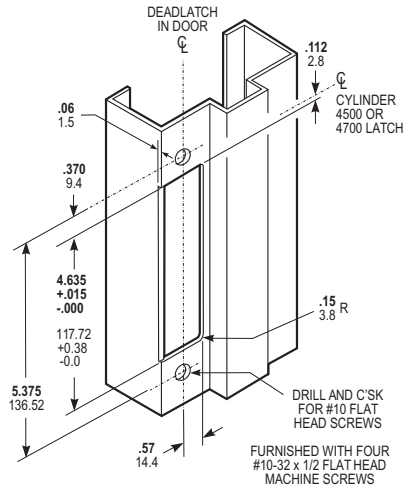

#### 4901-02

Same as 4901-01, except with RADIUSED strike plate, for nose of opposite door when latching pairs.

#### 4902-01

Standard FLAT strike furnished with the 4900 Series deadlatches. Includes molded black plastic dust box and steel mounting plate. Short face design.

#### 4902-02

Same as 4902-01, except with RADIUSED strike plate, for nose of opposite door when latching pairs.

**INCHES**  
**MILLIMETERS**

Nominal, subject to tolerance extremes.

Specify quantity, PART NUMBER and DASH NUMBER.  
Order wood screws separately.