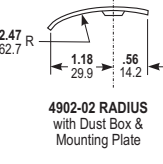

#### 4901-02

Same as 4901-01, except with RADIUSED strike plate, for nose of opposite door when latching pairs.

#### 4902-01

Standard FLAT strike furnished with the 4900 Series deadlatches. Includes molded black plastic dust box and steel mounting plate. Short face design.

#### 4902-02

Same as 4902-01, except with RADIUSED strike plate, for nose of opposite door when latching pairs.

**INCHES**  
**MILLIMETERS**

Nominal, subject to tolerance extremes.

Specify quantity, PART NUMBER and DASH NUMBER.  
Order wood screws separately.