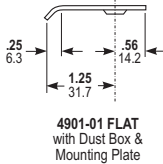

#### 4901-02

Same as 4901-01, except with RADIUSED strike plate, for nose of opposite door when latching pairs.

#### 4902-01

Standard FLAT strike furnished with the 4900 Series deadlatches. Includes molded black plastic dust box and steel mounting plate. Short face design.

#### 4902-02

Same as 4902-01, except with RADIUSED strike plate, for nose of opposite door when latching pairs.

**INCHES**  
**MILLIMETERS**

Nominal, subject to tolerance extremes.

Specify quantity, PART NUMBER and DASH NUMBER.  
Order wood screws separately.