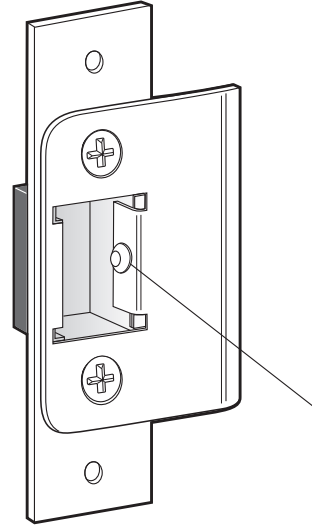

## Deadlatch Strikes For Aluminum Frame/Doors

### Function

Designed for use in conjunction with 4500, 4700, 4900, 4300 (4901 only) Series deadlatches, these strikes offer a choice of mounting methods: a back-up mounting plate included with the 4901 and 4902 allows installation flush in a hollow section jamb. Use 4506-02 ANSI strike for wood or steel jambs. All strikes are unhandled, suitable for right or left hand doors. Strike plate material is stainless steel.

#### 4901-01

Standard FLAT strike includes molded black plastic dust box and closure of the unused lower strike opening, with steel mounting plate. Long face is designed to span strike area of MS® deadbolts with which the deadlatch is interchangeable.

#### 4901-02

Same as 4901-01, except with RADIUSED strike plate, for nose of opposite door when latching pairs.