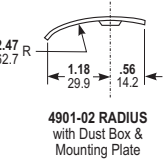

#### 4901-02

Same as 4901-01, except with RADIUSED strike plate, for nose of opposite door when latching pairs.

#### 4902-01

Standard FLAT strike furnished with the 4900 Series deadlatches. Includes molded black plastic dust box and steel mounting plate. Short face design.

#### 4902-02

Same as 4902-01, except with RADIUSED strike plate, for nose of opposite door when latching pairs.

**INCHES**  
**MILLIMETERS**

Nominal, subject to tolerance extremes.

Specify quantity, PART NUMBER and DASH NUMBER.  
Order wood screws separately.