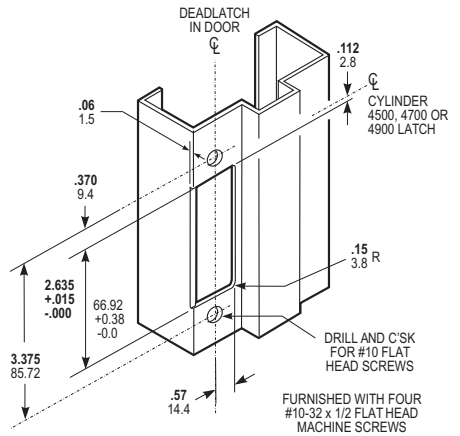

#### 4901-02

Same as 4901-01, except with RADIUSED strike plate, for nose of opposite door when latching pairs.

#### 4902-01

Standard FLAT strike furnished with the 4900 Series deadlatches. Includes molded black plastic dust box and steel mounting plate. Short face design.

#### 4902-02

Same as 4902-01, except with RADIUSED strike plate, for nose of opposite door when latching pairs.

**INCHES**  
**MILLIMETERS**

Nominal, subject to tolerance extremes.

Specify quantity, PART NUMBER and DASH NUMBER.  
Order wood screws separately.